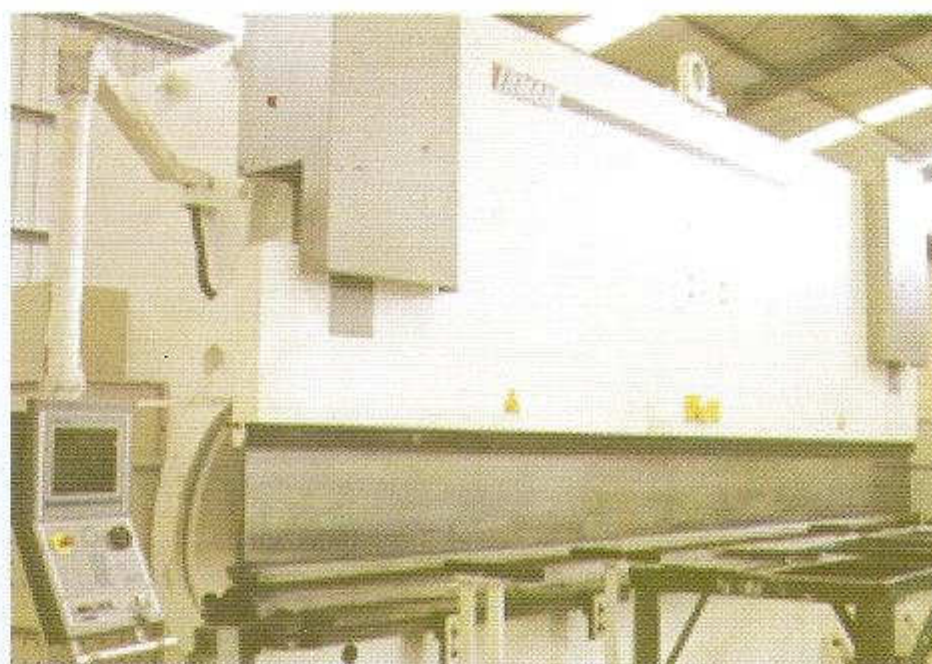

DELTAPOLE

DELTAPOLE

Deltapole Equipments and Plant

Deltapole is a polygonal steel pole manufactured by heavy duty press break machine and automatic welding machine under a high standard of quality control to assure a high quality product. Finishing is done through painting or galvanizing system.